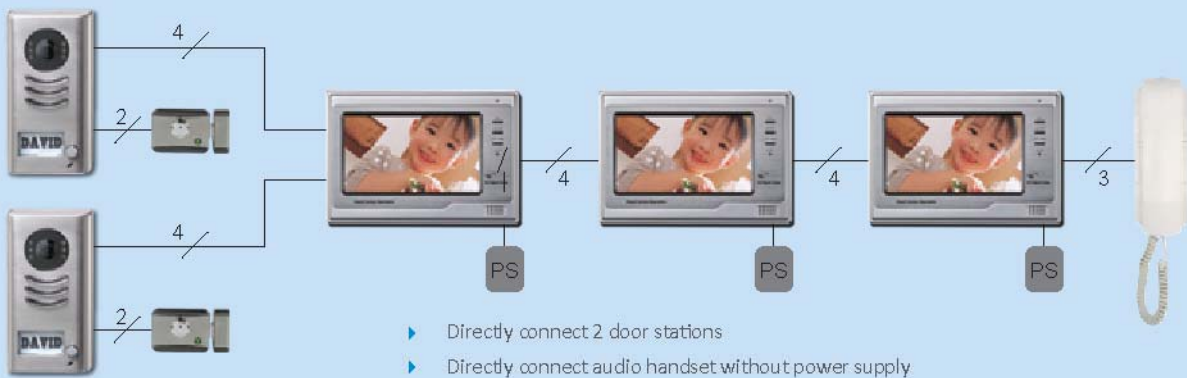

## VT Villa Kit

- ▶ Stainless steel door camera
- ▶ blue backlight nameplate
- ▶ LED night view function
- ▶ 7 inch touch screen
- ▶ 120 pcs picture memory
- ▶ 15 pcs chord ring tone
- ▶ Included 16V DC adapter

- ▶ Directly connect 2 door stations
- ▶ Directly connect audio handset without power supply

- ▶ Maximum 5 monitors connection
- ▶ Use MDS to connect 4 CCTV or door camera
- ▶ Video auto switching between cameras
- ▶ Door camera connect E-lock directly
- ▶ Remote control