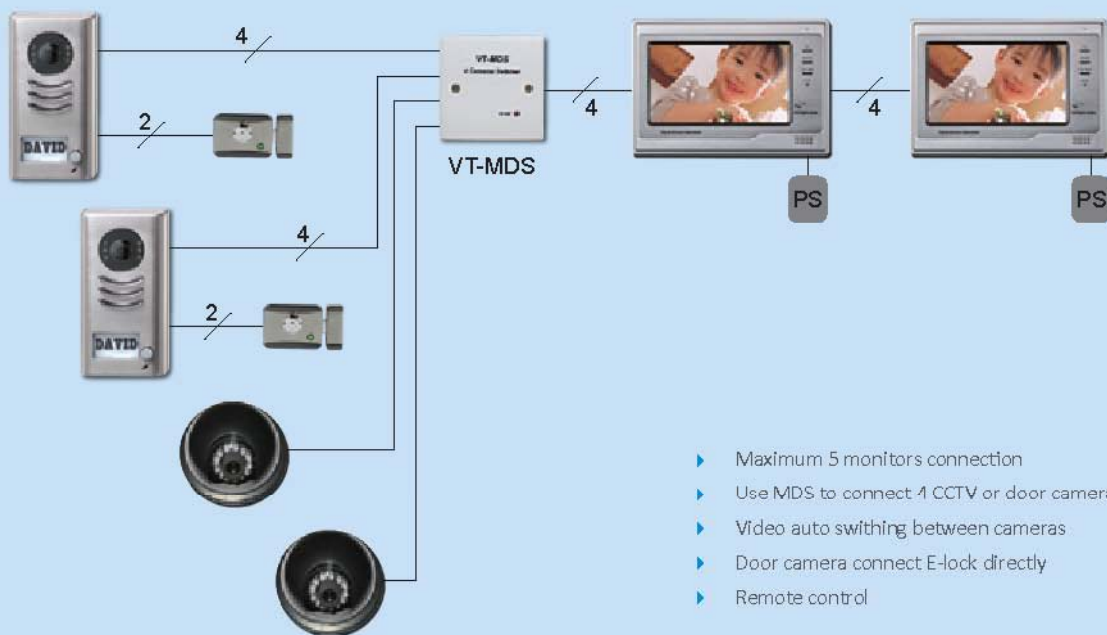

## VT Villa Kit

- ▶ Stainless steel door camera
- ▶ blue backlight nameplate
- ▶ LED night view function
- ▶ 7 inch touch screen
- ▶ 120 pcs picture memory
- ▶ 15 pcs chord ring tone
- ▶ Included 16V DC adapter

- ▶ Directly connect 2 door stations
- ▶ Directly connect audio handset without power supply

- ▶ Maximum 5 monitors connection
- ▶ Use MDS to connect 4 CCTV or door camera
- ▶ Video auto switching between cameras
- ▶ Door camera connect E-lock directly
- ▶ Remote control